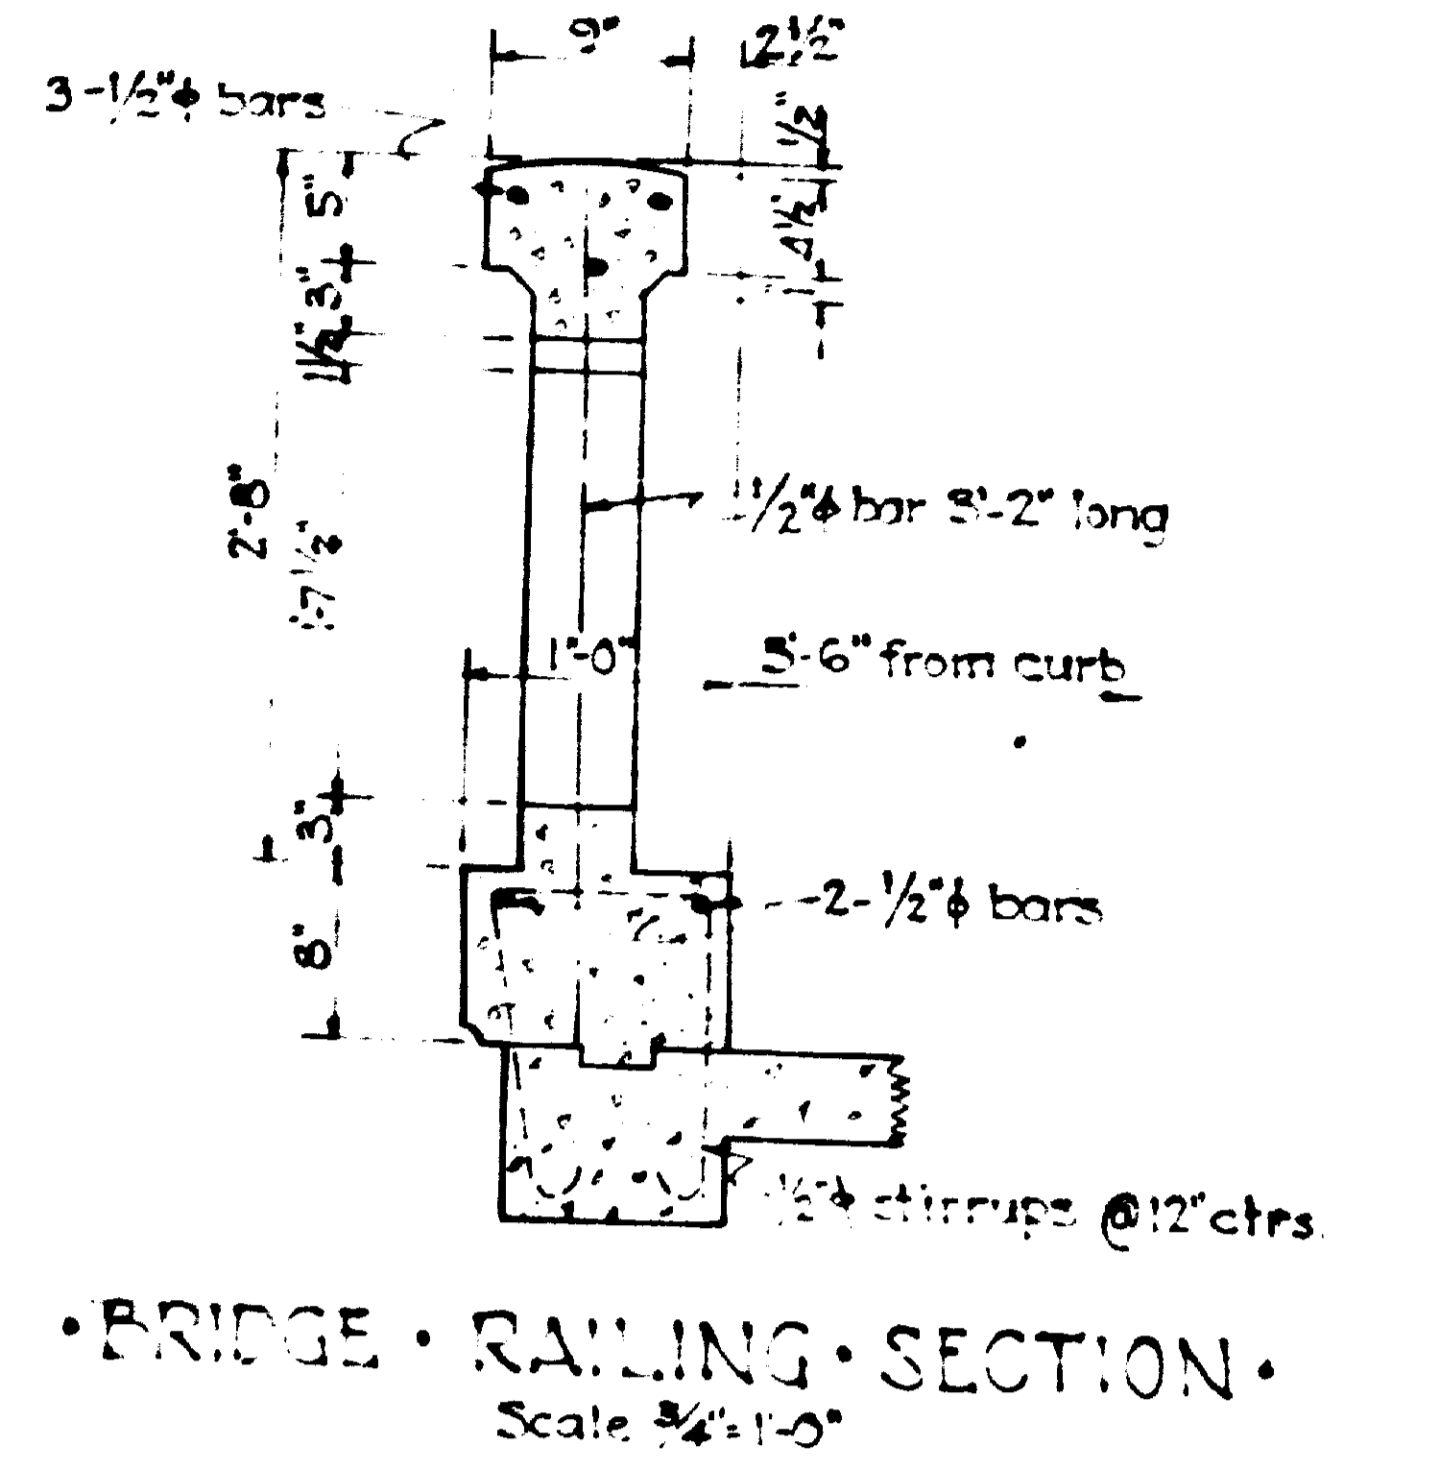

MT. VERNON

AVE.

**INTERSECTION  
FOURTH ST. & MT. VERNON AVE.**  
Scale 1" = 20'

**NOTE:**  
25 M.P.H. Speed Limit  
Sign - 205.4 feet west of  
East curb of Mt. Vernon Ave.

Slow sign