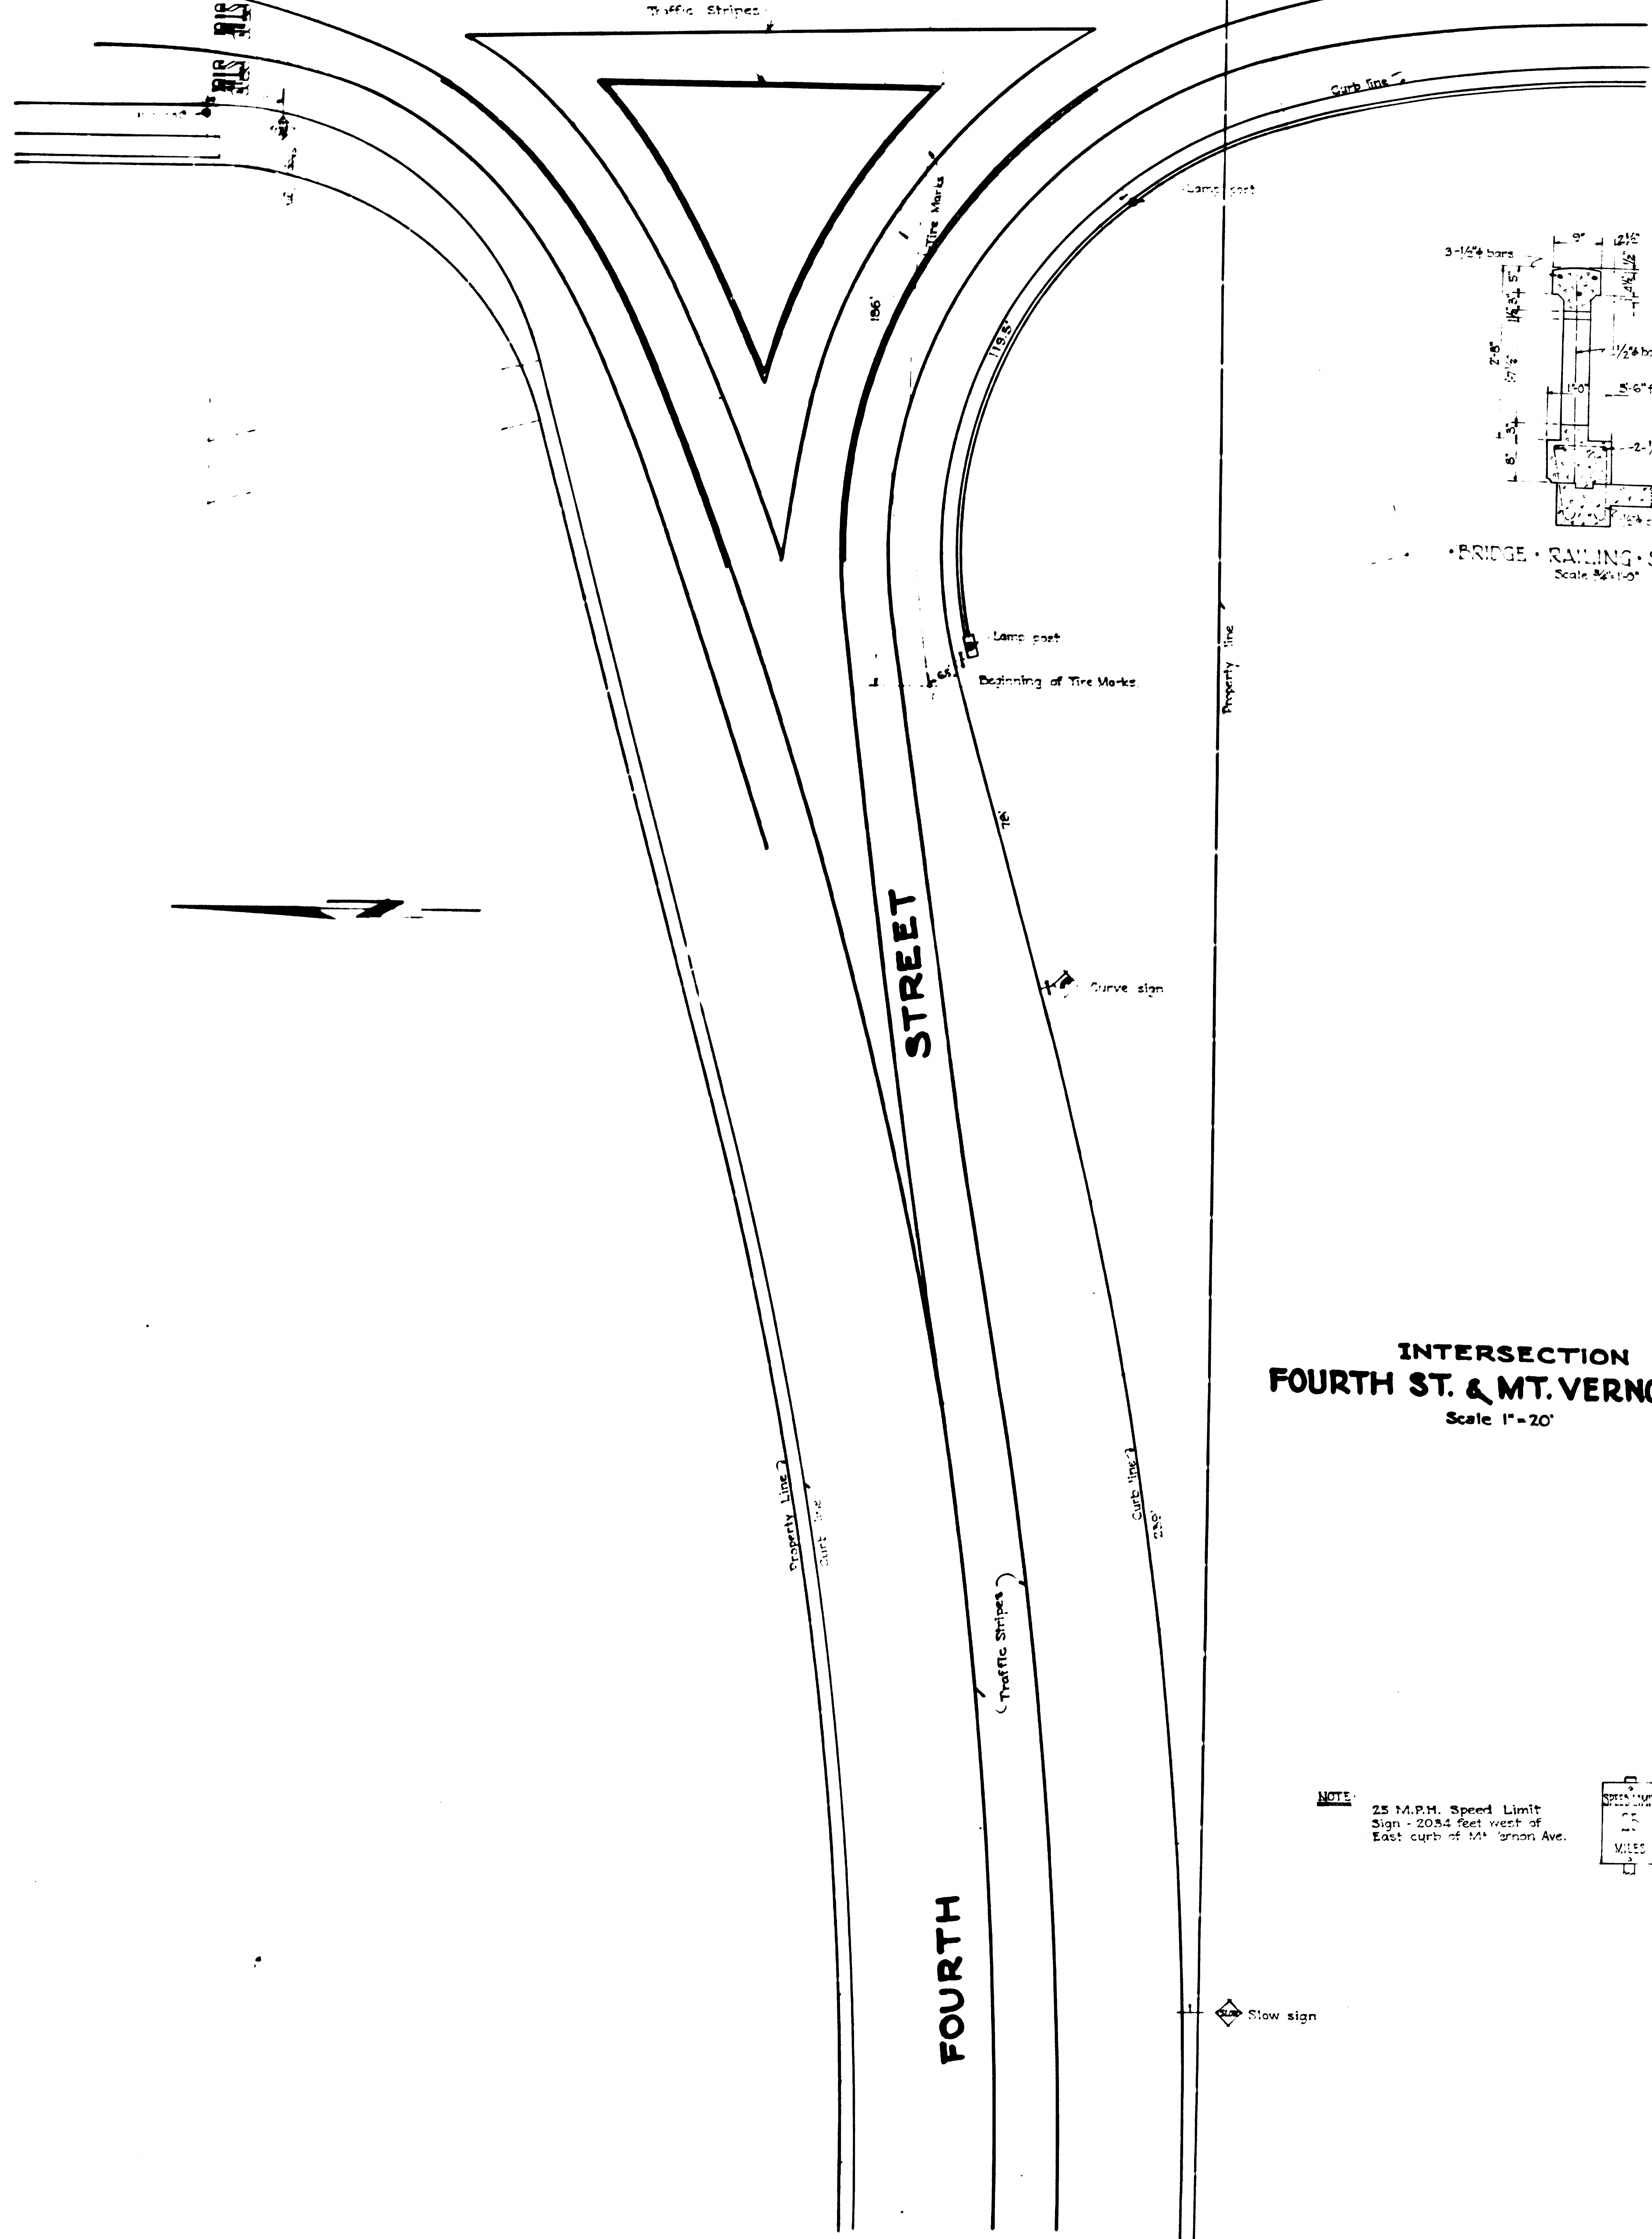

MT. VERNON

AVE.

**INTERSECTION  
FOURTH ST. & MT. VERNON AVE.**  
Scale 1" = 20'

**NOTE:**  
25 M.P.H. Speed Limit  
Sign - 205.4 feet west of  
East curb of Mt. Vernon Ave.

Slow sign